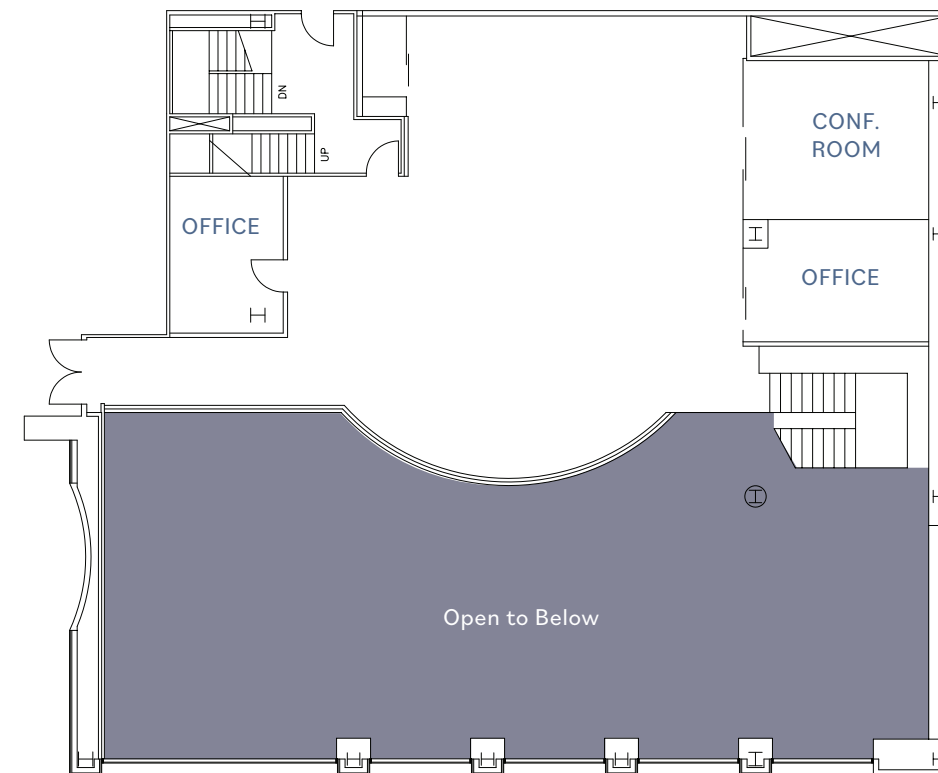

Suite 102/202

±8,466 SF

- 4 OFFICES
- 3 CONFERENCE ROOMS
- 1 SERVER ROOM
- 1 STORAGE ROOM
- 1 BREAK ROOM
- IN-SUITE RESTROOMS
- AVAILABLE NOW

FIRST FLOOR

SECOND FLOOR