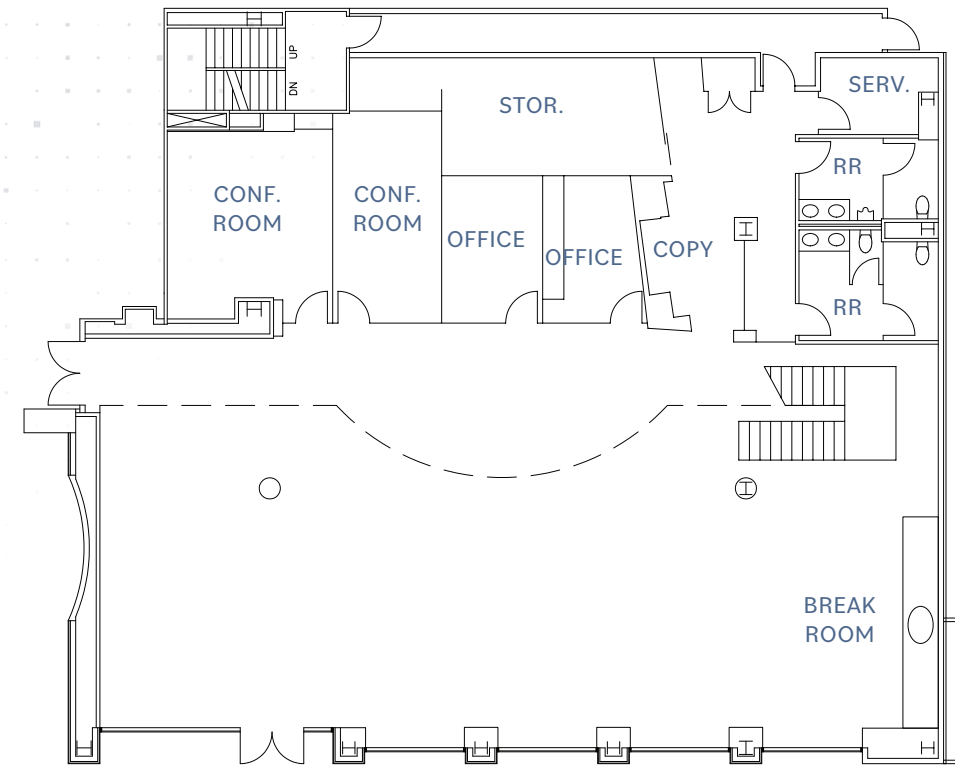

Suite 102/202

±8,466 SF

- 4 OFFICES
- 3 CONFERENCE ROOMS
- 1 SERVER ROOM
- 1 STORAGE ROOM
- 1 BREAK ROOM
- IN-SUITE RESTROOMS
- AVAILABLE NOW

FIRST FLOOR

SECOND FLOOR