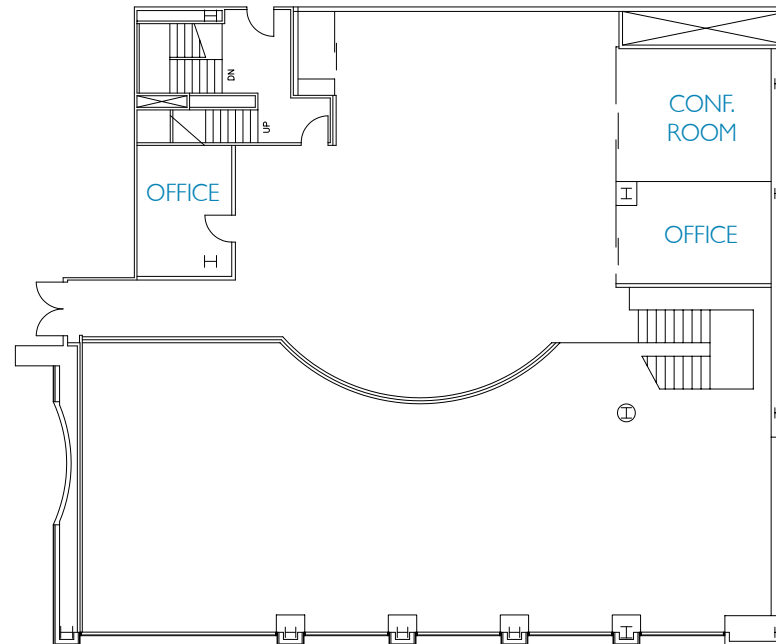

SUITE 102/202

±8,455 SF

- 4 OFFICES
- 3 CONFERENCE ROOMS
- 1 SERVER ROOM
- 1 STORAGE ROOM
- 1 BREAK ROOM
- IN-SUITE RESTROOMS

FIRST FLOOR

SECOND FLOOR