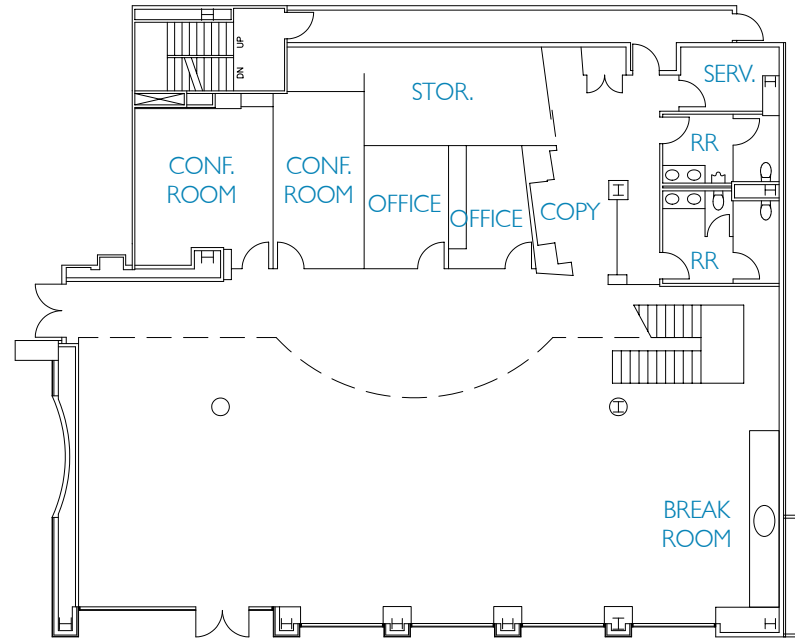

SUITE 102/202

±8,455 SF

- 4 OFFICES
- 3 CONFERENCE ROOMS
- 1 SERVER ROOM
- 1 STORAGE ROOM
- 1 BREAK ROOM
- IN-SUITE RESTROOMS

FIRST FLOOR

SECOND FLOOR